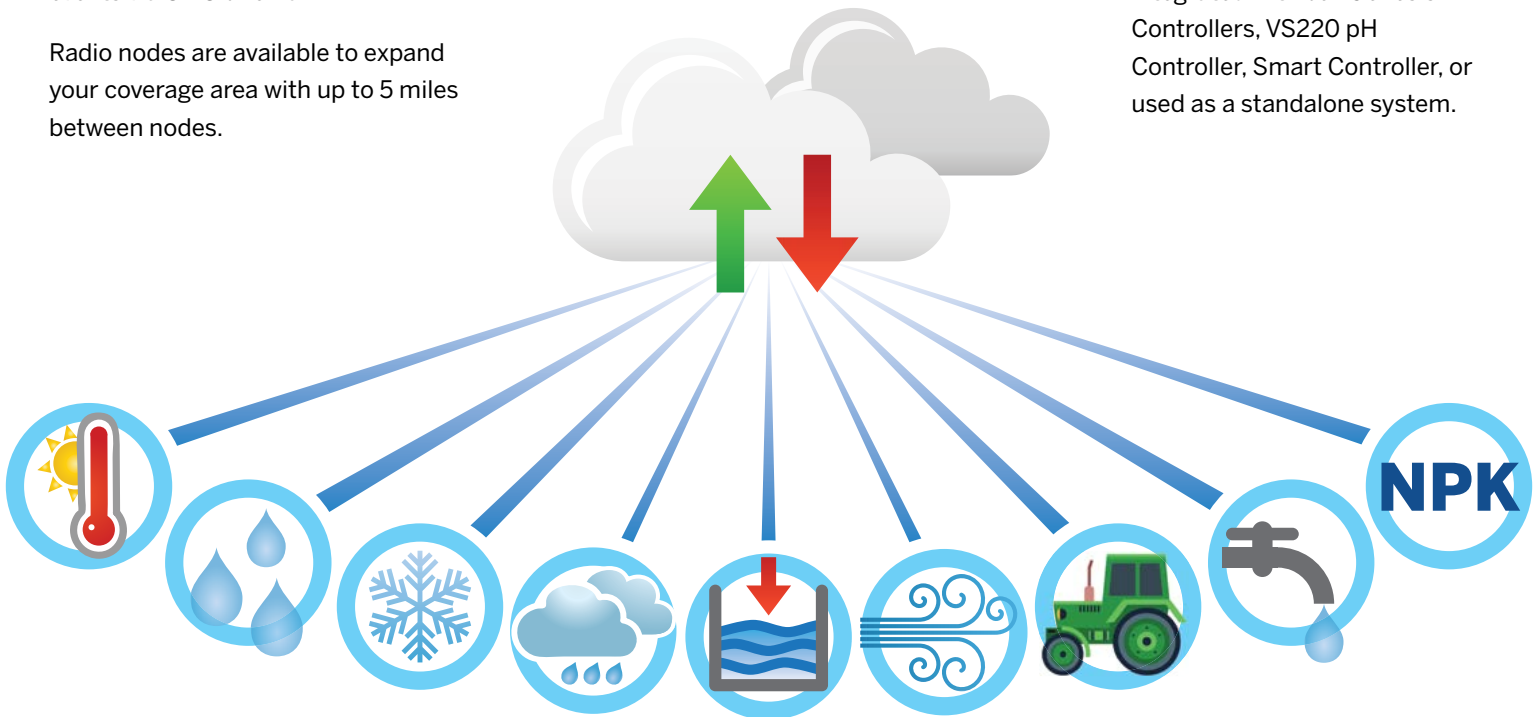

Genesis Gateway

Versatile gateway for cloud-based connectivity

The Genesis Gateway enables cloud-based monitoring and control of your operation. Connections can be made via cellular, ethernet or wi-fi, from any internet-capable devices including smart phones, tablets, laptops and desktops.

Receive notifications of specified events via SMS or email.

Radio nodes are available to expand your coverage area with up to 5 miles between nodes.

The Genesis Gateway can be integrated with our Genesis Controllers, VS220 pH Controller, Smart Controller, or used as a standalone system.

Features

- 8 Universal Inputs
- 2 Isolated Inputs
- 2 Analog Outputs
- 2 Relay Outputs
- 4 Discrete Outputs
- MODBUS
- Micro SD Storage
- Built in Solar Charger
- Radio Network Capable
- Battery Backup

Connectivity Includes

- pH Monitoring
- Storage Tanks
- EC Monitoring
- Temperature
- Humidity
- Water Flow
- Water Usage
- Water Pressure
- Soil Moisture
- Fertigation
- Irrigation
- Wind Speed / Direction
- Pond / Reservoir Level
- Radio Network
- And More!